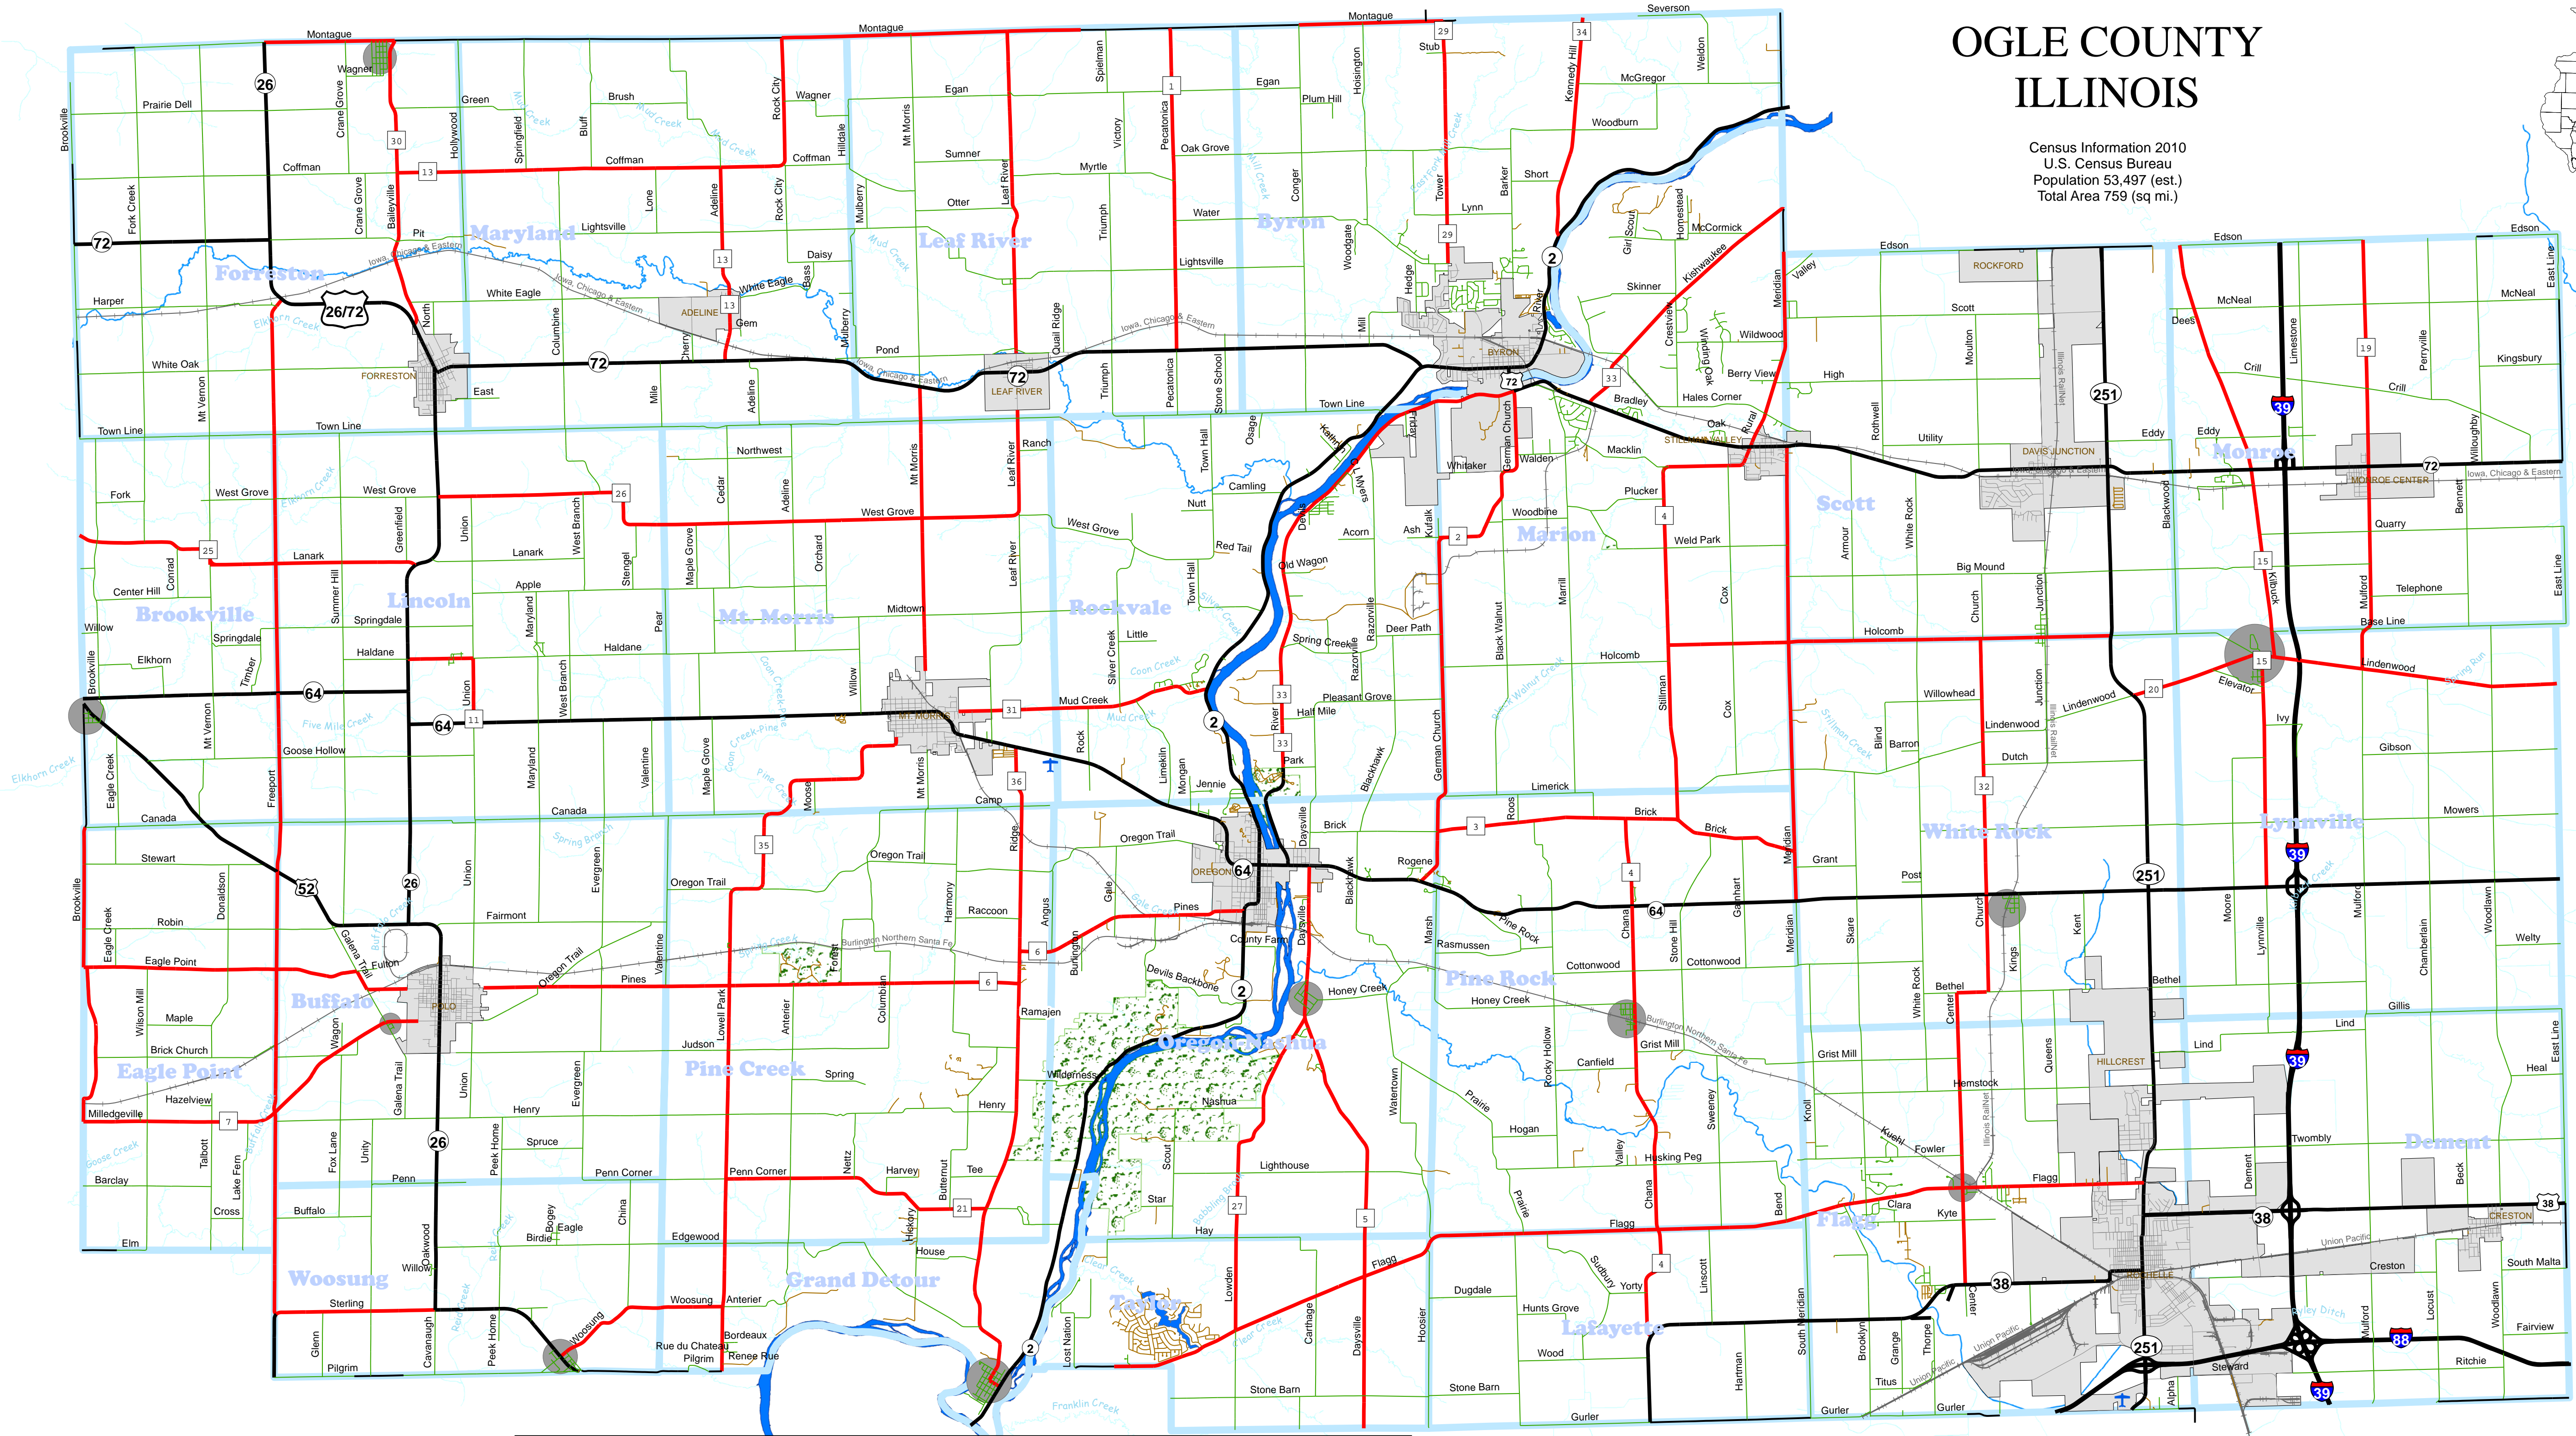

OGLE COUNTY ILLINOIS

Census Information 2010
U.S. Census Bureau
Population 53,497 (est.)
Total Area 759 (sq. mi.)

Ogle County Map Legend

Township Boundary	U.S./State Highway	Railroad
Municipality	Ogle County Road	Rock River
Unincorporated Community	Township Road	Streams/Creeks
State/County Park	Local Road	Public Airport
County Highway Number	Private Road	
	Bordering County Road	