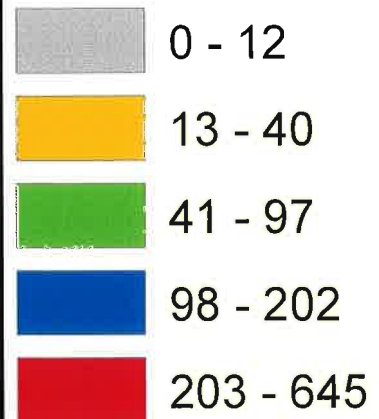

# Population Density Ogle County, Illinois

## Population Density

2010 Census Block Data

Date: 10/23/2018