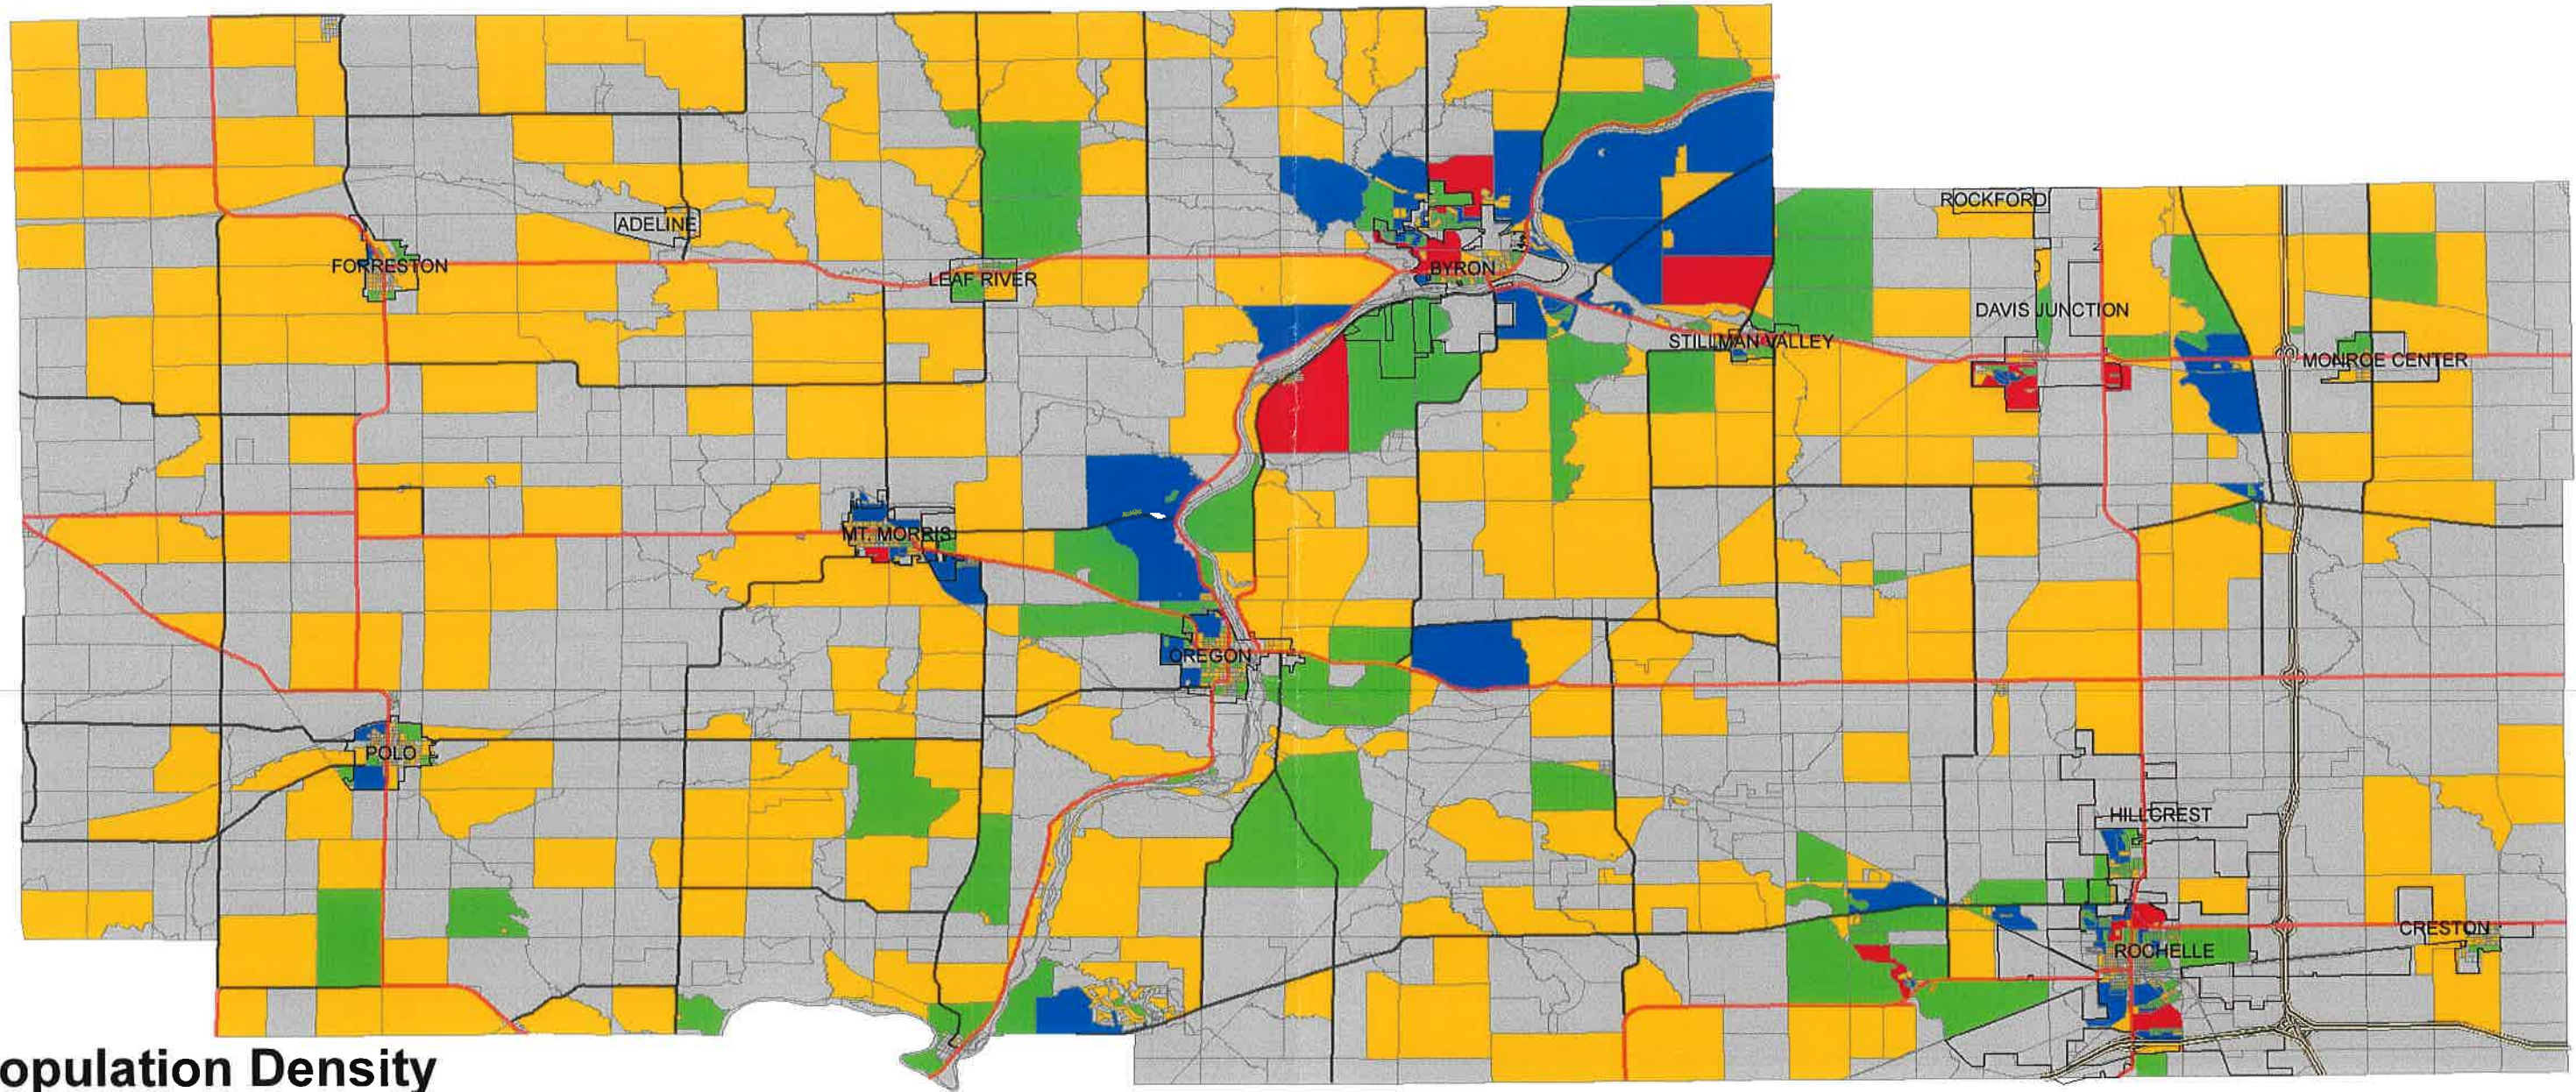

# Population Density Ogle County, Illinois

## Population Density

2010 Census Block Data

Date: 10/23/2018