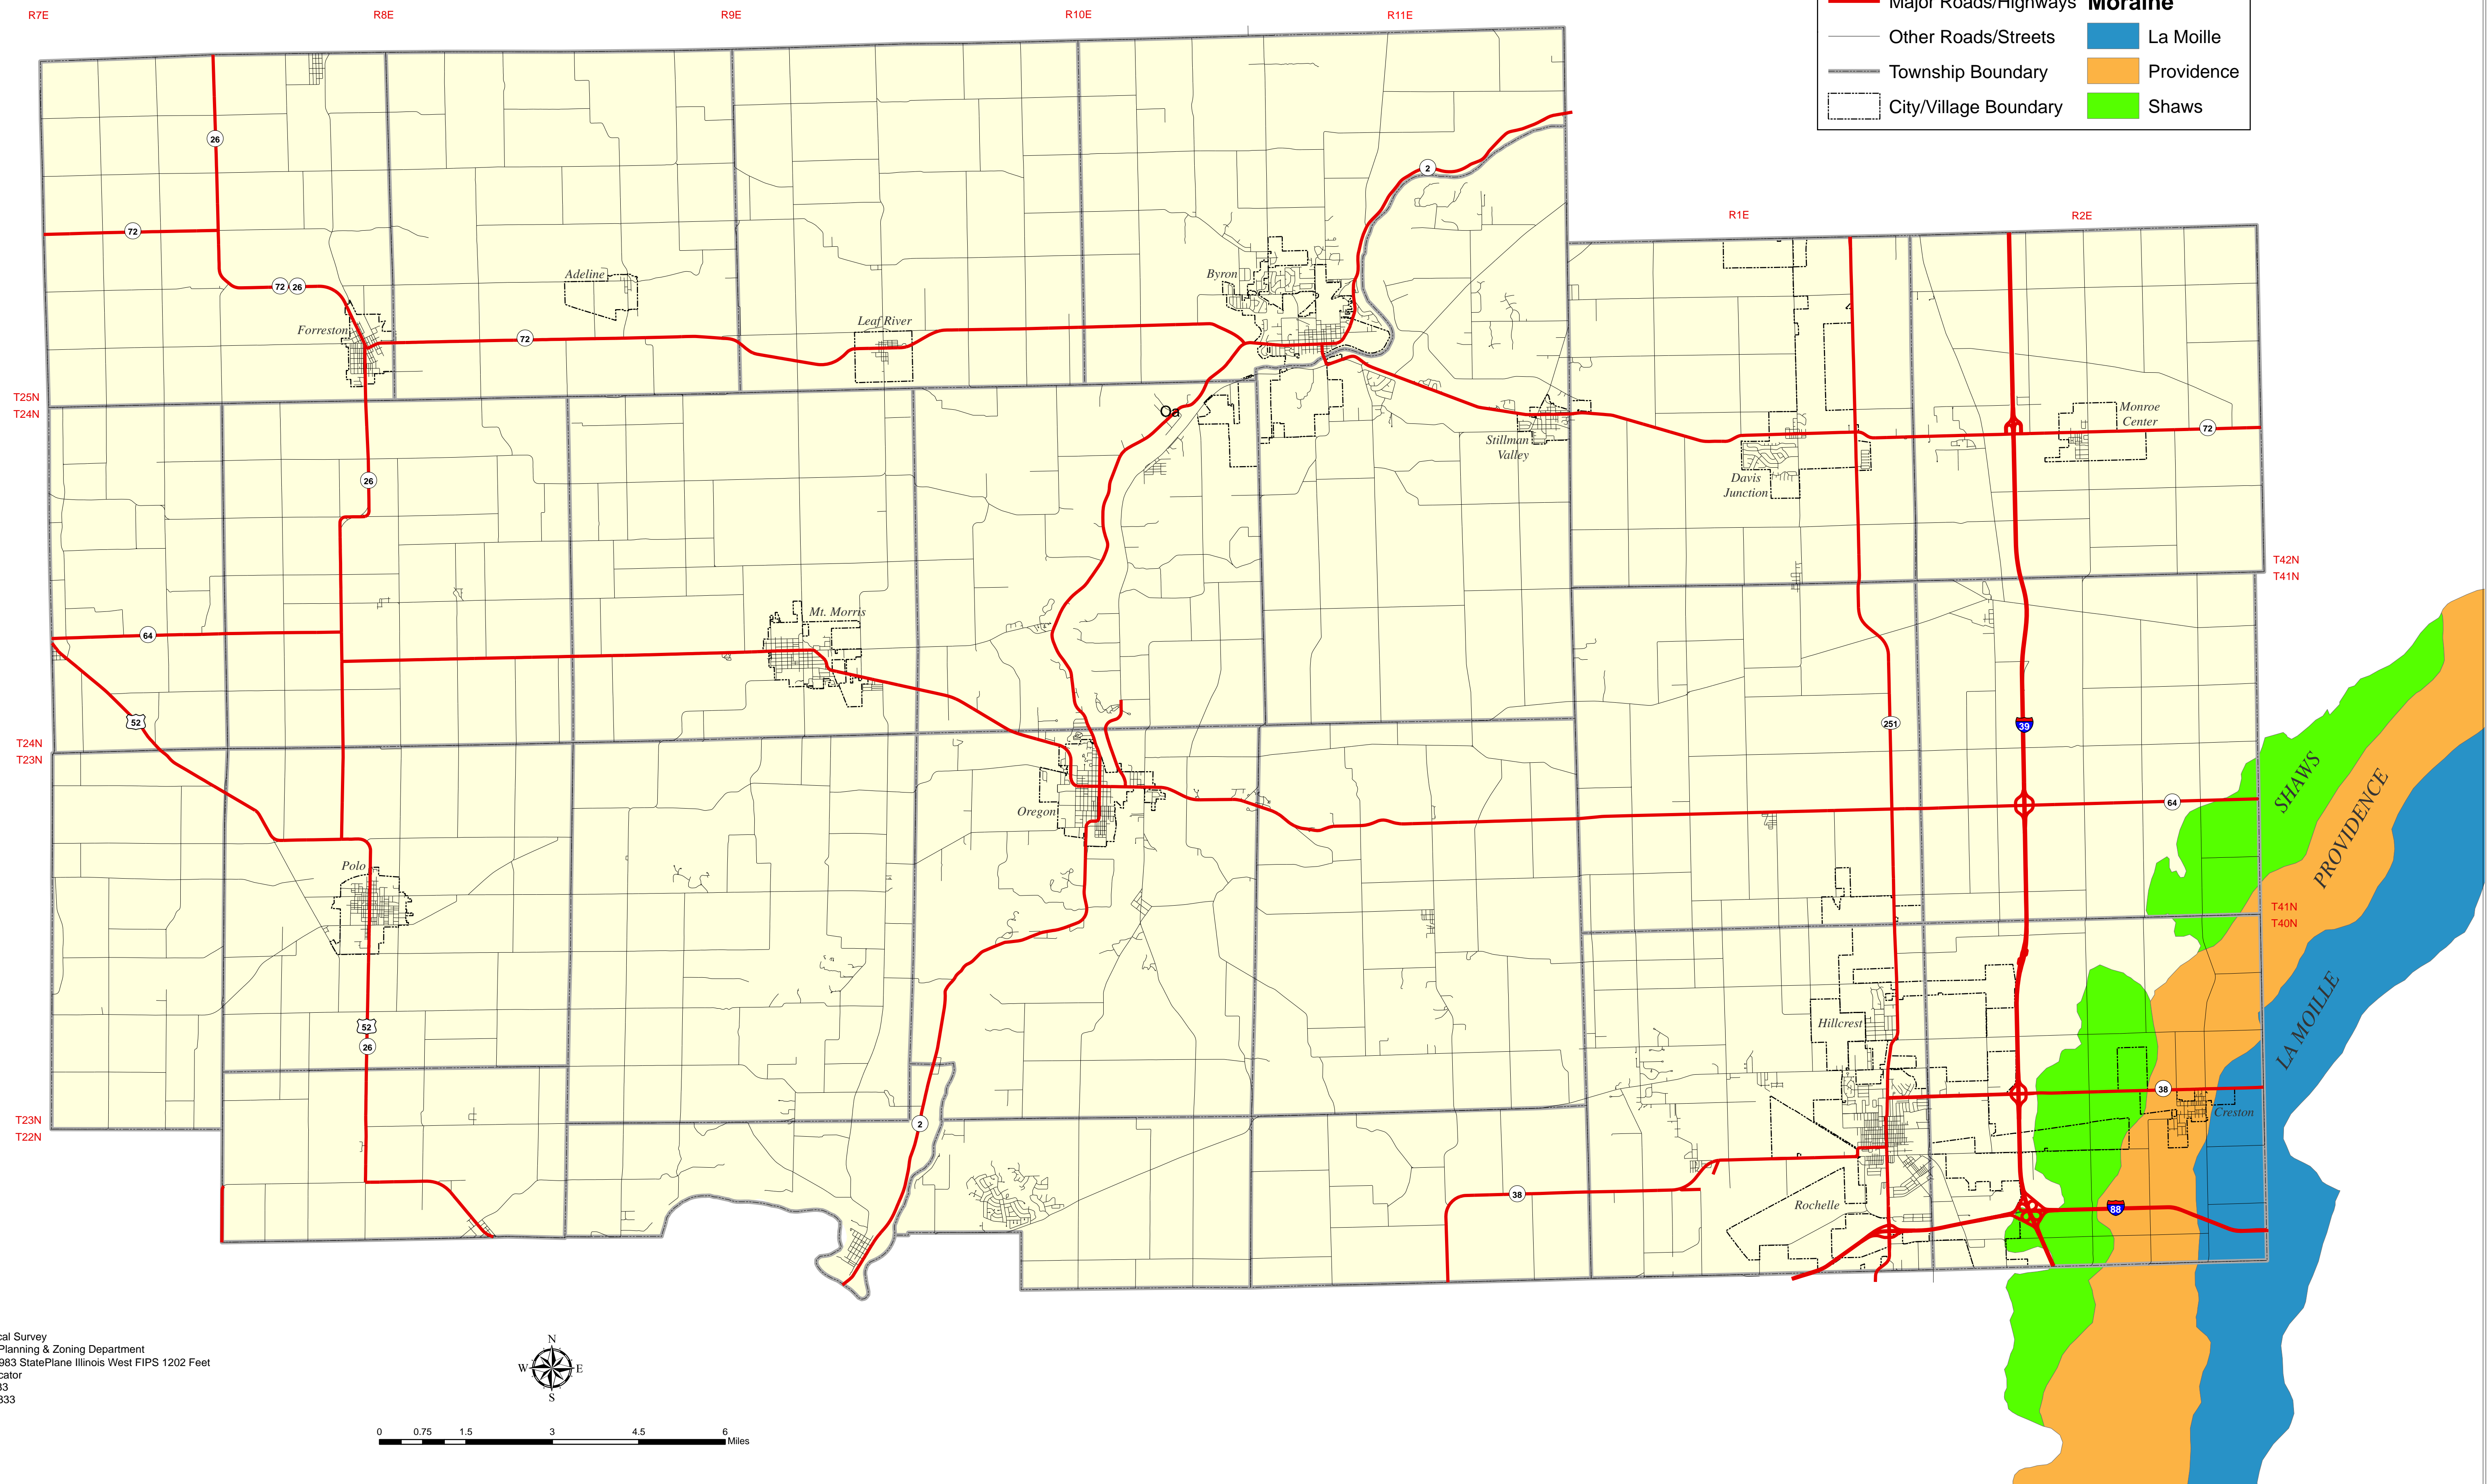

# Glacial Moraines in Ogle County, Illinois

**Legend**

	Major Roads/Highways	<b>Moraine</b>
	Other Roads/Streets	 La Moille
	Township Boundary	 Providence
	City/Village Boundary	 Shaws

Data: Illinois State Geological Survey  
 Cartography: Ogle County Planning & Zoning Department  
 Coordinate System: NAD 1983 StatePlane Illinois West FIPS 1202 Feet  
 Projection: Transverse Mercator  
 Datum: North American 1983  
 False Easting: 2,296,583.3333  
 False Northing: 0.0000  
 Central Meridian: -90.1667  
 Scale Factor: 0.9999  
 Latitude Of Origin: 36.6667  
 Units: Foot US