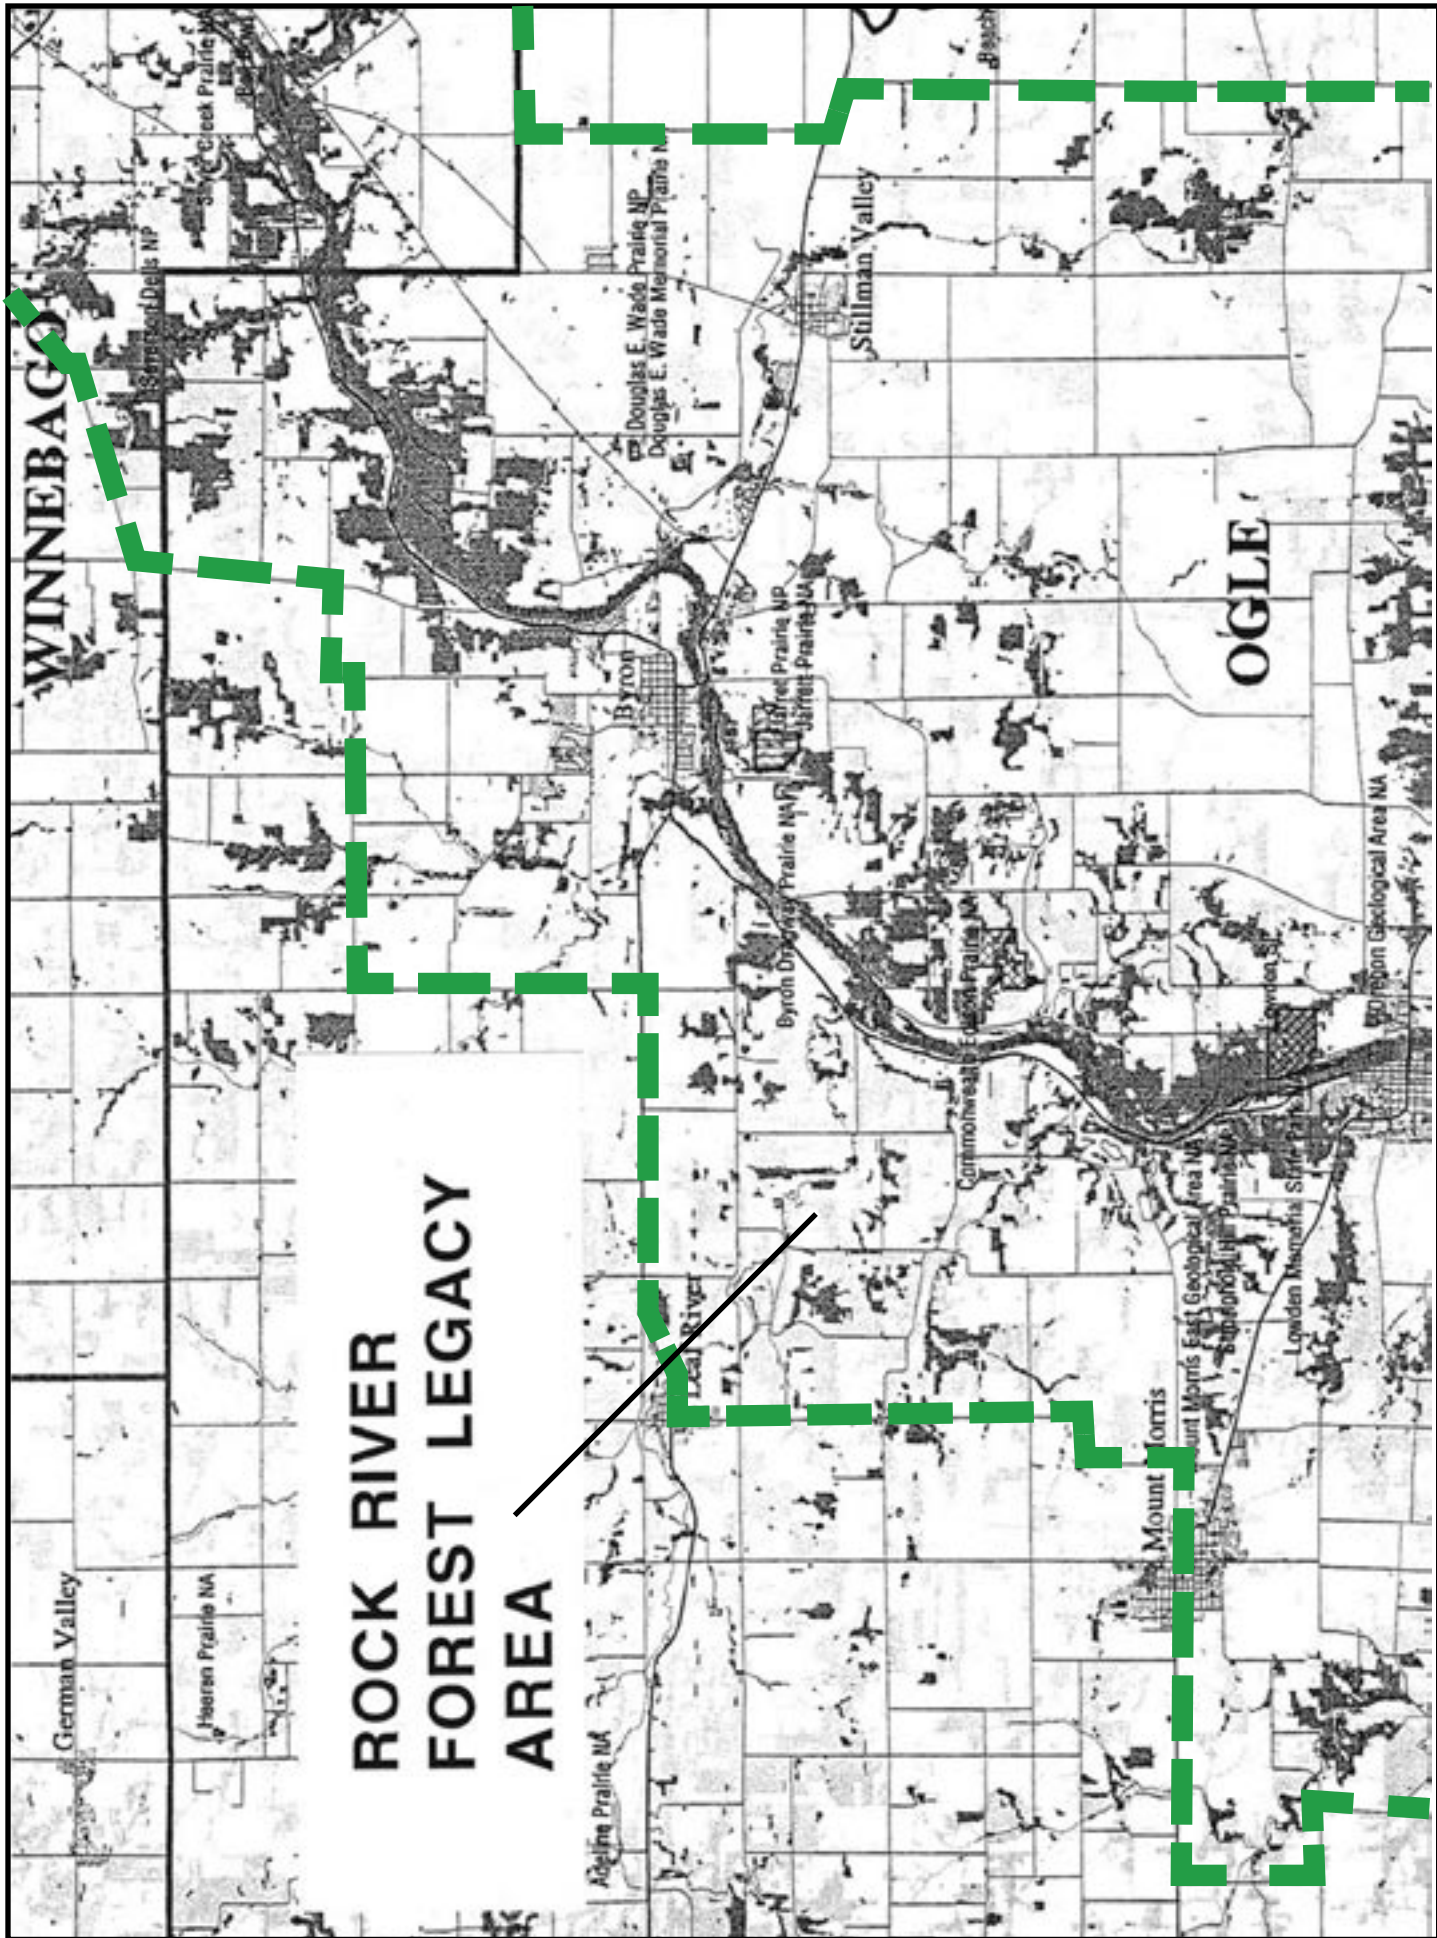

1 inch = 2 miles

WINNEBAGO

OGLE

ROCK RIVER FOREST LEGACY AREA

German Valley

Hansen Prairie NA

Abeline Prairie NA

Douglas E. Wade Prairie NP
Douglas E. Wade Memorial Prairie NA

Byron

Byron Dunes Prairie NP
Byron Dunes Prairie NA

Stillman Valley

Carthage Prairie NP
Carthage Prairie NA

Mount Morris

Mount Morris East Geological Area NA
Mount Morris East Prairie NA

Lowden Mesquith Strip Park