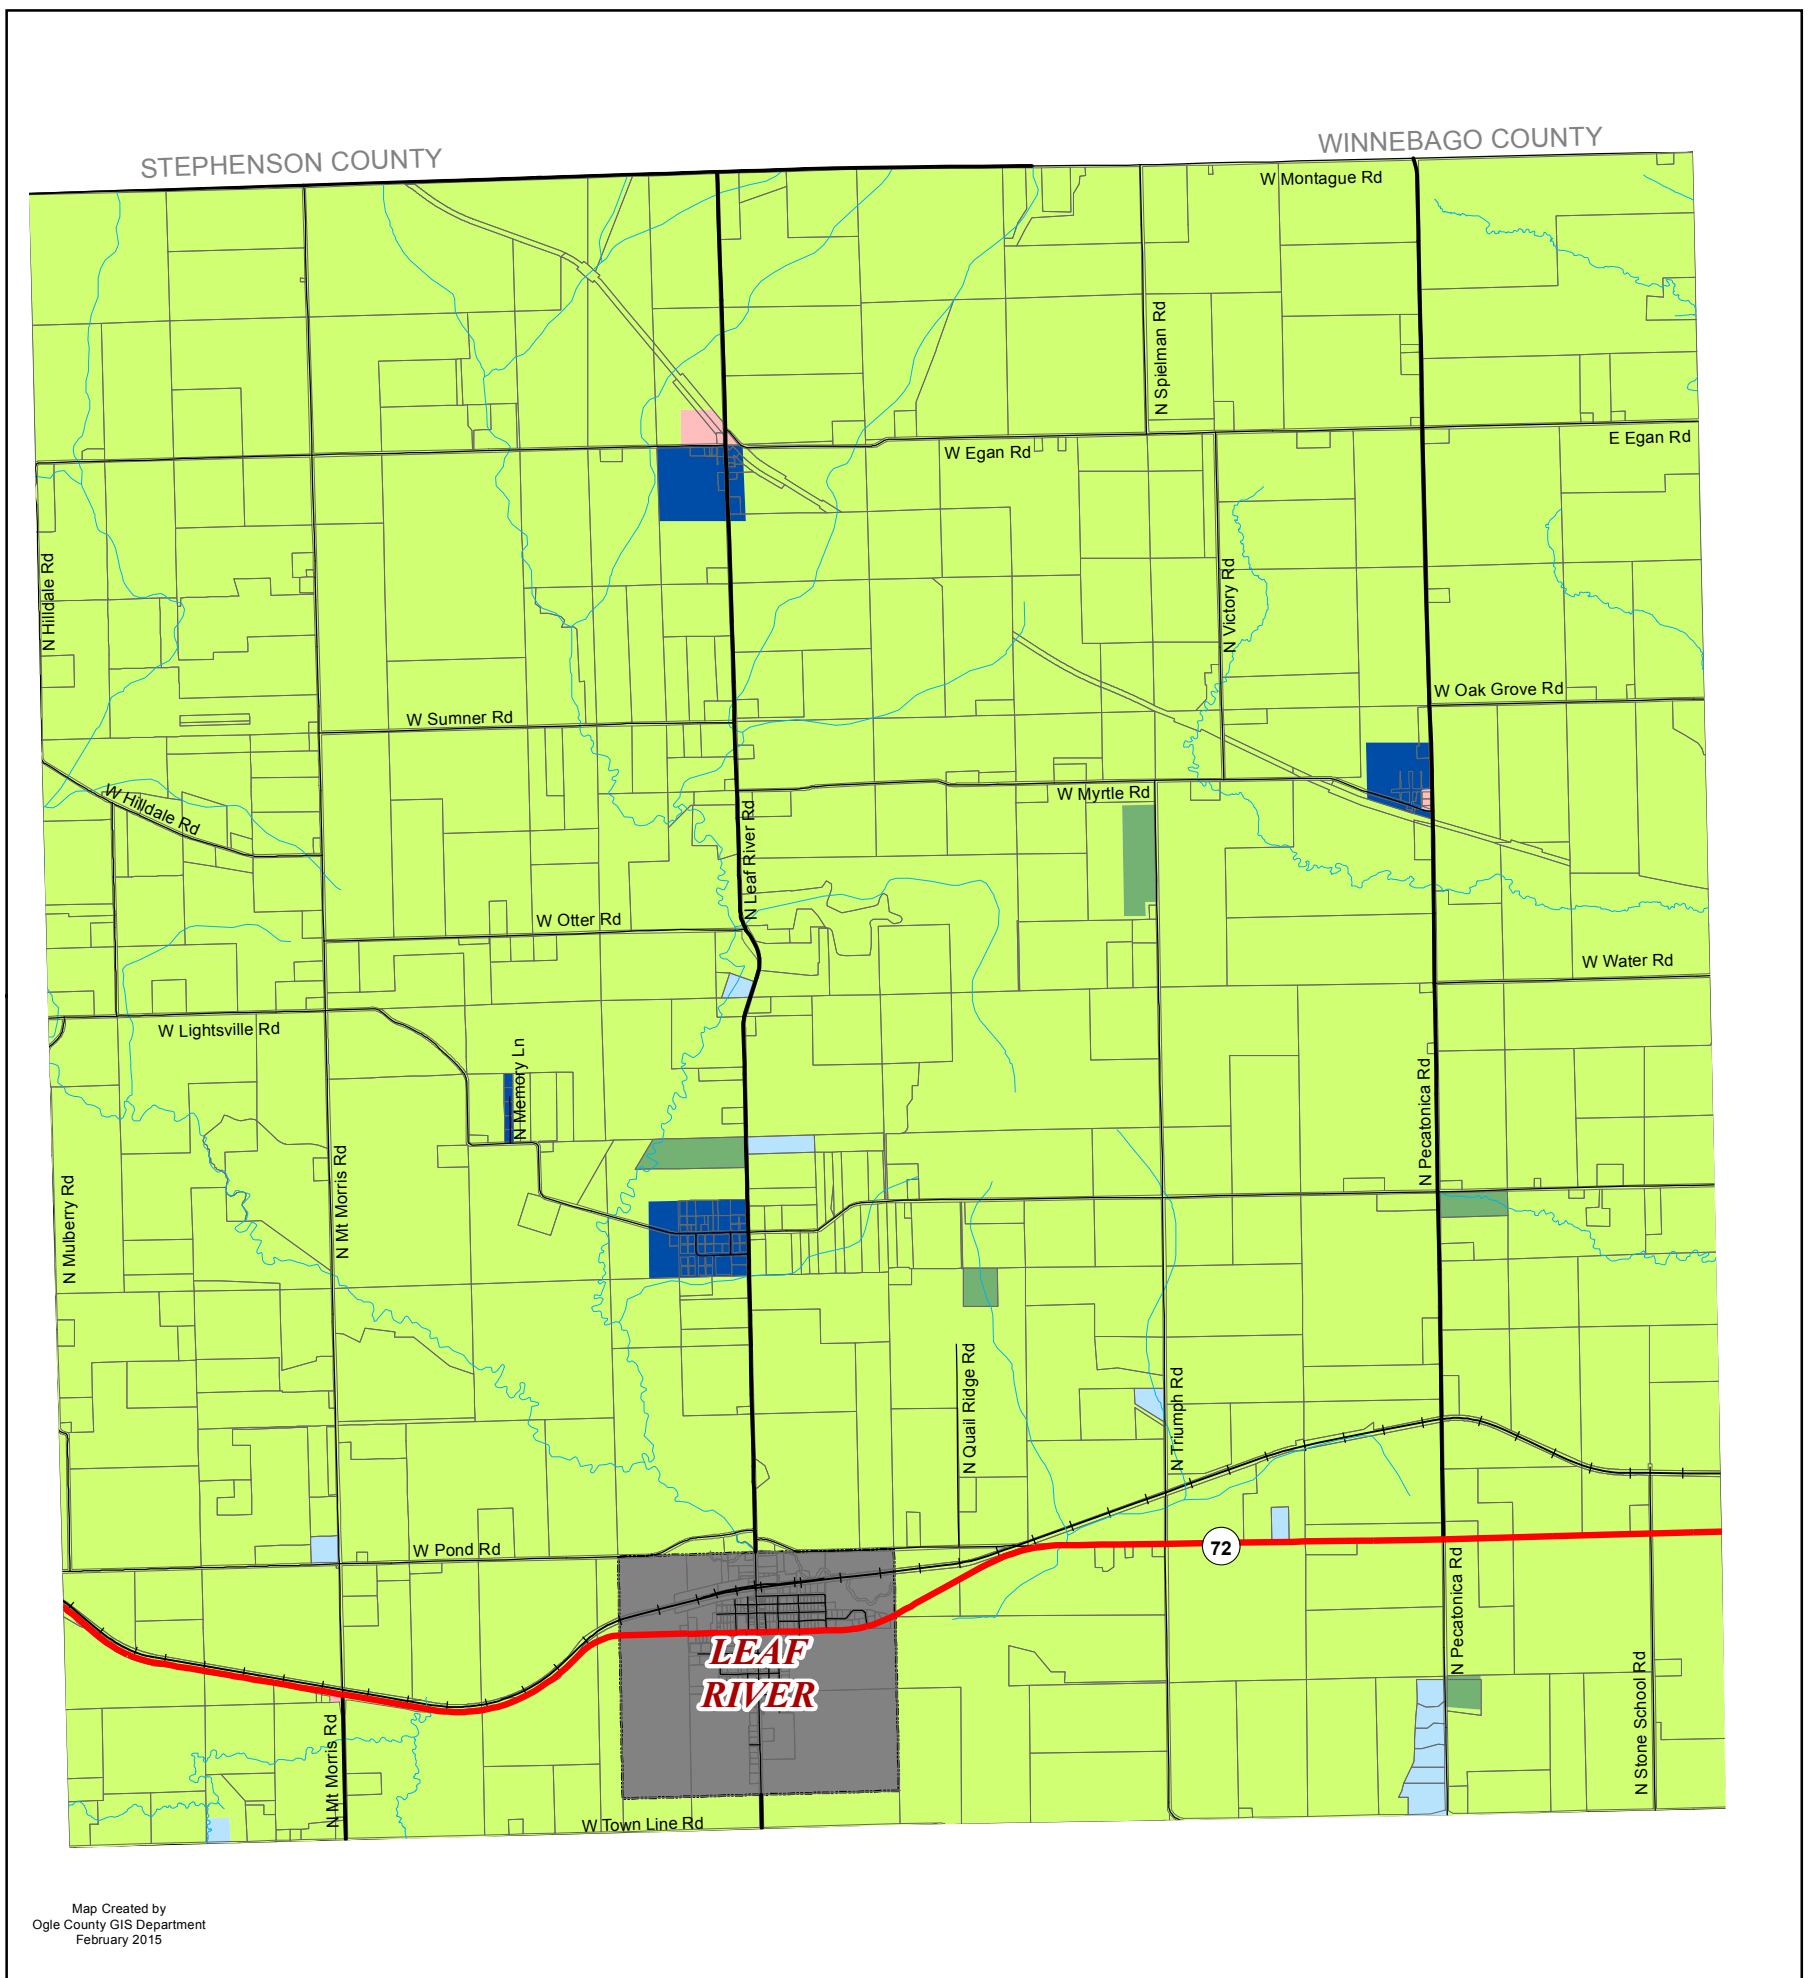

Ogle County Zoning District Map

Leaf River Township

LEGEND

- Interstate Highways
- State/Federal Highways
- County Highways
- Other Roads
- Streams
- + Railroads
- Tax Parcels
- Zoning Districts**
- AG-1 Agricultural
- IA Intermediate Agricultural
- R-1 Rural Residence
- R-2 Single Family Residence
- B-1 Business
- B-2 Business Recreation
- B-3 Restricted Interstate Highway Area
- I-1 Industrial
- Incorporated City/Village
- Annexation Agreement

0 0.5 1 Miles

Zoning Districts are current through February 2015.
Roads are current through February 2015.
Parcels current through February 2015.

Note: This map shall not be relied upon as the sole basis for making a determination as to a particular parcel's zoning designation. For a formal determination, the Ogle County Planning & Zoning Department must be contacted directly.

Ogle County Planning & Zoning Department

911 W. Pines Rd.
Oregon, IL 61061
(815) 732-1190

Ogle County Townships