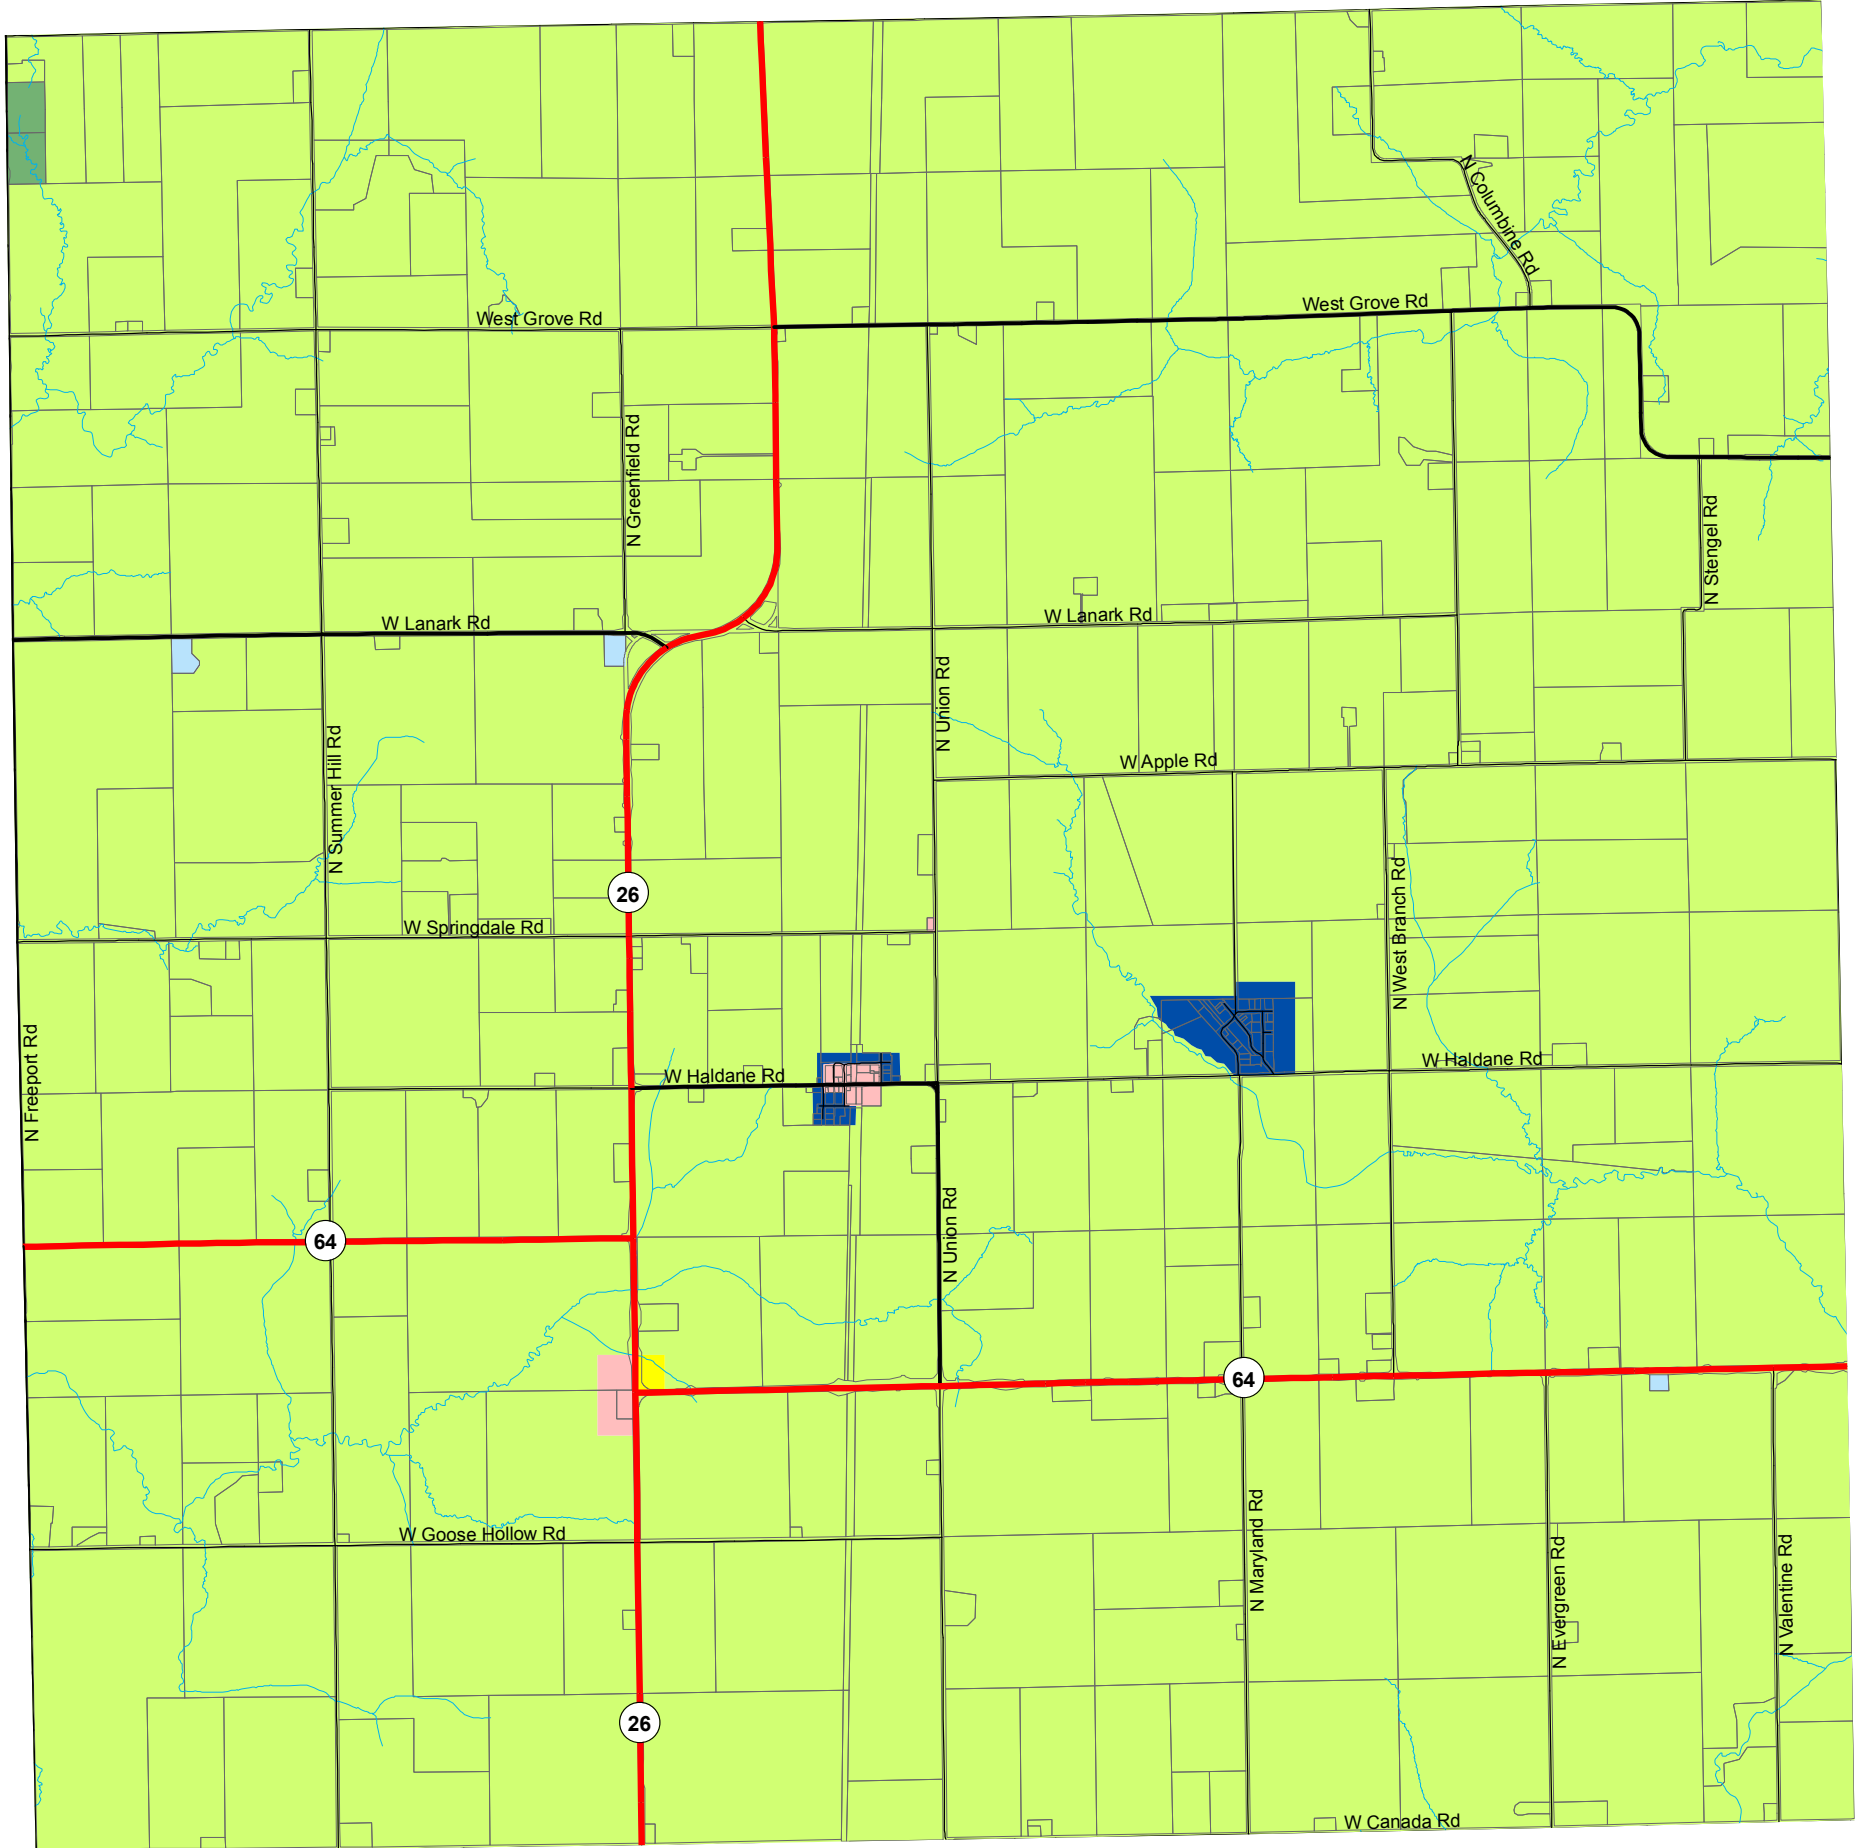

# Ogle County Zoning District Map Lincoln Township

Map Created by  
Ogle County GIS Department  
February 2015

## LEGEND

- Interstate Highways
- State/Federal Highways
- County Highways
- Other Roads
- Streams
- Tax Parcels
- Zoning Districts**
- AG-1 Agricultural
- IA Intermediate Agricultural
- R-1 Rural Residence
- R-2 Single Family Residence
- B-1 Business
- B-2 Business Recreation
- B-3 Restricted Interstate Highway Area
- I-1 Industrial
- Incorporated City/Village
- Annexation Agreement

0 0.5 1  
Miles

Zoning Districts  
are current through  
February 2015.  
Roads are  
current through  
February 2015.  
Parcels current  
through February  
2015.

Note: This map shall not be relied upon  
as the sole basis for making a  
determination as to a particular parcel's  
zoning designation. For a formal  
determination, the Ogle County Planning  
& Zoning Department must be contacted  
directly.

## Ogle County Townships