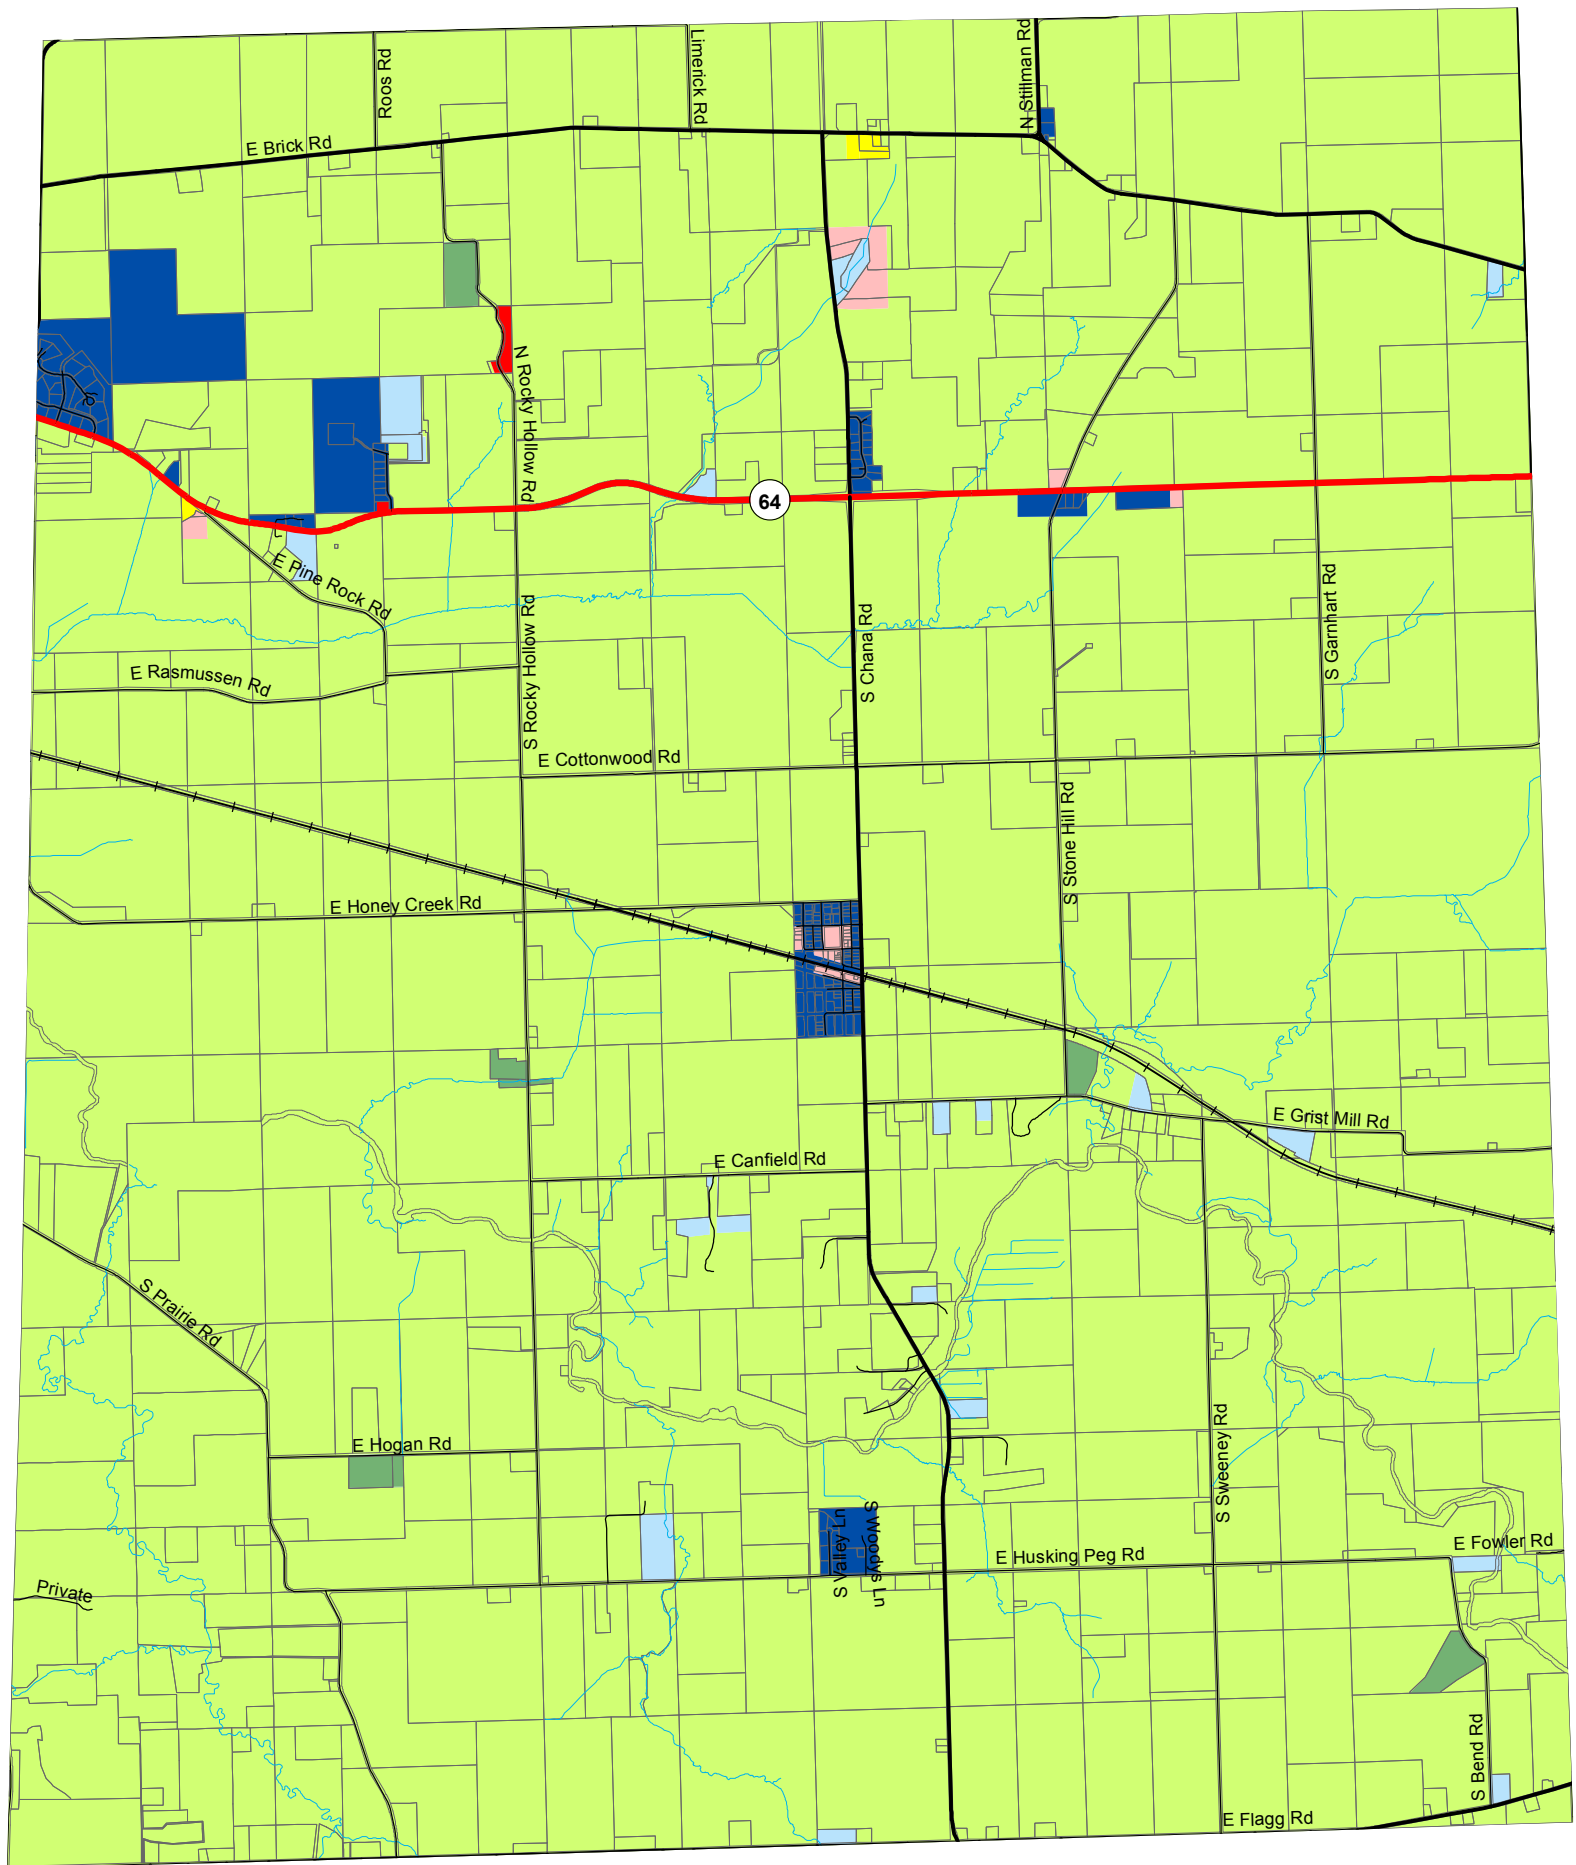

Ogle County Zoning District Map

Pine Rock Township

Map Created by
Ogle County GIS Department
February 2015

LEGEND

- Interstate Highways
- State/Federal Highways
- County Highways
- Other Roads
- Railroads
- Streams
- Tax Parcels

Zoning Districts

- AG-1 Agricultural
- IA Intermediate Agricultural
- R-1 Rural Residence
- R-2 Single Family Residence
- B-1 Business
- B-2 Business Recreation
- B-3 Restricted Interstate Highway Area
- I-1 Industrial
- Incorporated City/Village
- Annexation Agreement

Zoning Districts are current through February 2015.
Roads are current through February 2015.
Parcels current through February 2015.

0 0.75 1.5 Miles

Note: This map shall not be relied upon as the sole basis for making a determination as to a particular parcel's zoning designation. For a formal determination, the Ogle County Planning & Zoning Department must be contacted directly.