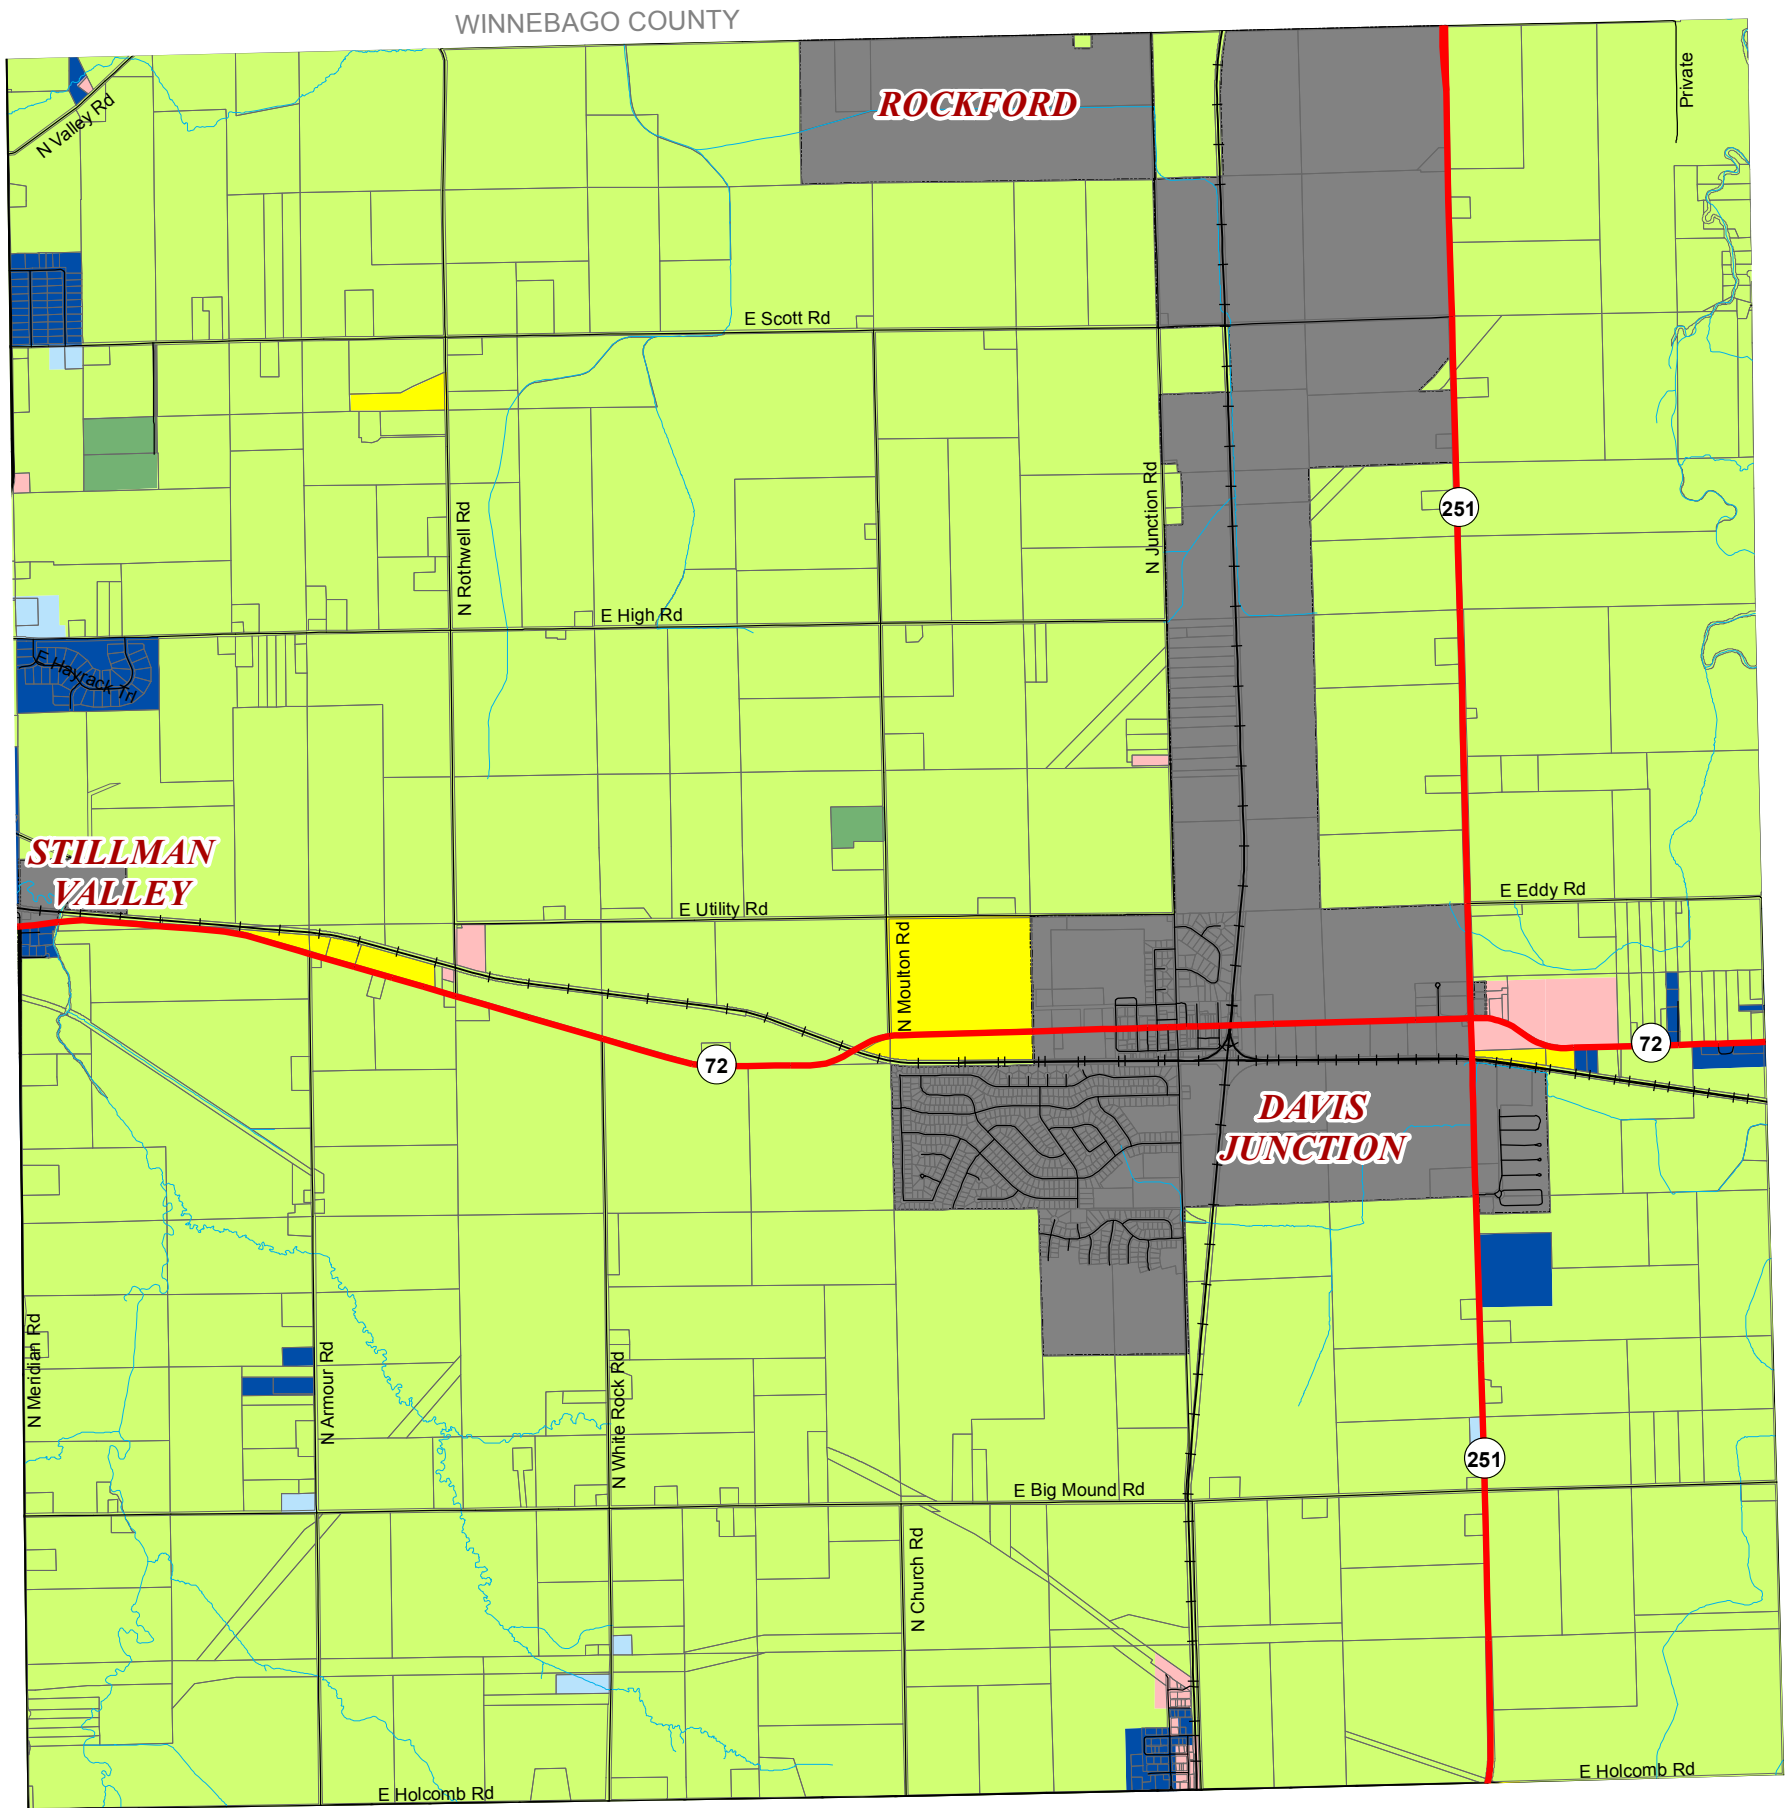

# Ogle County Zoning District Map Scott Township

Map Created  
Ogle County GIS Department  
February 2015

## LEGEND

- Interstate Highways
- State/Federal Highways
- County Highways
- Other Roads
- Railroads
- Streams
- Tax Parcels

## Zoning Districts

- AG-1 Agricultural
- IA Intermediate Agricultural
- R-1 Rural Residence
- R-2 Single Family Residence
- B-1 Business
- B-2 Business Recreation
- B-3 Restricted Interstate Highway Area
- I-1 Industrial
- Incorporated City/Village
- Annexation Agreement

## Ogle County Townships